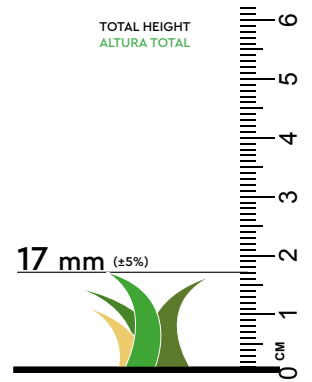

TURFGRASS ALVA OLIVE

IN COLLECTION
EN COLECCIÓN

COLOURS
COLORES

4

STANDARD
ROLLS
PIEZAS
ESTÁNDAR

2x25m / 4x25m

SECTION
SECCIÓN

TECHNICAL CHARACTERISTICS / CARACTERÍSTICAS TÉCNICAS

In order to constantly improve the quality of our products, Turfgrass® reserves the right to modify any of the technical characteristic

YARN / HILO

TYPE TIPO	MONOFILAMENT MIX MIX MONOFILAMENTOS
COMPOSITION COMPOSICIÓN	63% PE - 37% PP
DTex.	4800 DTex (±5%)
WEIGHT PESO	405 gr/m ² (±10%)