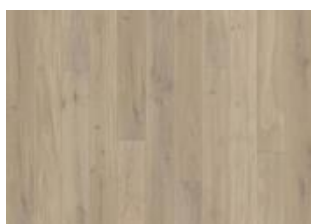

Other products in this collection

Oak Muse

CERTIFICATES

Descriptions & Imagery

All samples, images and product description, plus photo and brochure specifications are there for the sole purpose of giving an approximate idea of the items described in them. They shall not form part of the contract or have any contractual force and should be viewed for illustrative purposes only. We cannot guarantee that your computer's display or the quality of the print will accurately reflect the colour of the products. Your product may vary slightly from the images within this literature.