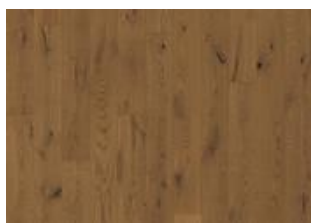

OAK FAWN

This plank oak floor from the Canvas Collection features a warm, white-pigmented matt lacquer. The result is a beautifully neutral floor with the appearance of freshly cut wood. Each board is carefully brushed to bring out the character of the grain and highlight the natural texture of the wood. The matt lacquer eliminates glare while protecting the wood from daily wear. Four-sided micro-bevelling at the edges ensures a classic full plank look and feel.

DETAIL DESCRIPTION

All naturally occurring wood colour variations allowed, from light to dark. Small sized knots in limited numbers allowed.

COLOUR CHANGE

Stained product - noticeable color change over time.

Oak Morel

Oak Muse

Oak Curio

Oak Carbon

Oak Etch

Oak Tuft

Oak Mostra

CERTIFICATES