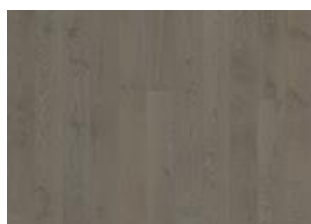

Other products in this collection

Oak Carbon

CERTIFICATES

Descriptions & Imagery

All samples, images and product description, plus photo and brochure specifications are there for the sole purpose of giving an approximate idea of the items described in them. They shall not form part of the contract or have any contractual force and should be viewed for illustrative purposes only. We cannot guarantee that your computer's display or the quality of the print will accurately reflect the colour of the products. Your product may vary slightly from the images within this literature.