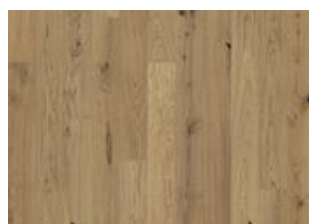

Other products in this collection

Oak Etch

CERTIFICATES

Descriptions & Imagery

All samples, images and product description, plus photo and brochure specifications are there for the sole purpose of giving an approximate idea of the items described in them. They shall not form part of the contract or have any contractual force and should be viewed for illustrative purposes only. We cannot guarantee that your computer's display or the quality of the print will accurately reflect the colour of the products. Your product may vary slightly from the images within this literature.