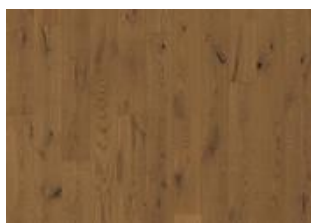

OAK ETCH

The light golden palette of this single-strip oak floor from the Canvas Collection is peppered with expressive knots and cracks for a bright and warm expression. Each board is carefully brushed to bring out the character of the grain and highlight the natural texture of the wood. The matt lacquer finish eliminates glare while protecting the wood from daily wear. Four-sided bevelling at the edges ensures a classic, full plank look and feel.

DETAIL DESCRIPTION

All naturally occurring wood colour variations allowed, from light to dark brown. Sapwood may occur. The product includes large sound and black knots and cracks. Knots and cracks will be present in all sizes and numbers.

Oak Morel

Oak Muse

Oak Curio

Oak Carbon

Oak Etch

Oak Tuft

Oak Mostra

CERTIFICATES