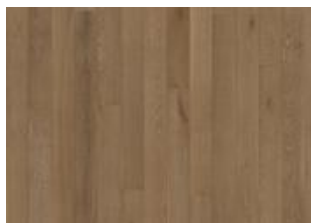

Other products in this collection

Oak Henna

CERTIFICATES

Descriptions & Imagery

All samples, images and product description, plus photo and brochure specifications are there for the sole purpose of giving an approximate idea of the items described in them. They shall not form part of the contract or have any contractual force and should be viewed for illustrative purposes only. We cannot guarantee that your computer's display or the quality of the print will accurately reflect the colour of the products. Your product may vary slightly from the images within this literature.