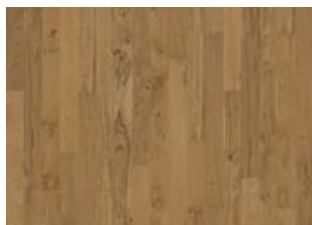

Other products in this collection

Park Oak

CERTIFICATES

Descriptions & Imagery

All samples, images and product description, plus photo and brochure specifications are there for the sole purpose of giving an approximate idea of the items described in them. They shall not form part of the contract or have any contractual force and should be viewed for illustrative purposes only. We cannot guarantee that your computer's display or the quality of the print will accurately reflect the colour of the products. Your product may vary slightly from the images within this literature.